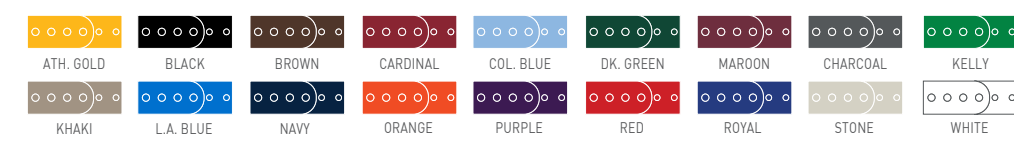

NEW FEATURES

 **ROPE OPTIONS** ARE NOW AVAILABLE ON MANY OF OUR CLASSIC GAME PRO AND CUSTOM EXPRESS STYLES. LOOK FOR THIS ICON.

 BRAND NEW **2-COLOR SNAPBACK** OPTION ARE ALSO AVAILABLE WHERE YOU SEE THIS ICON.